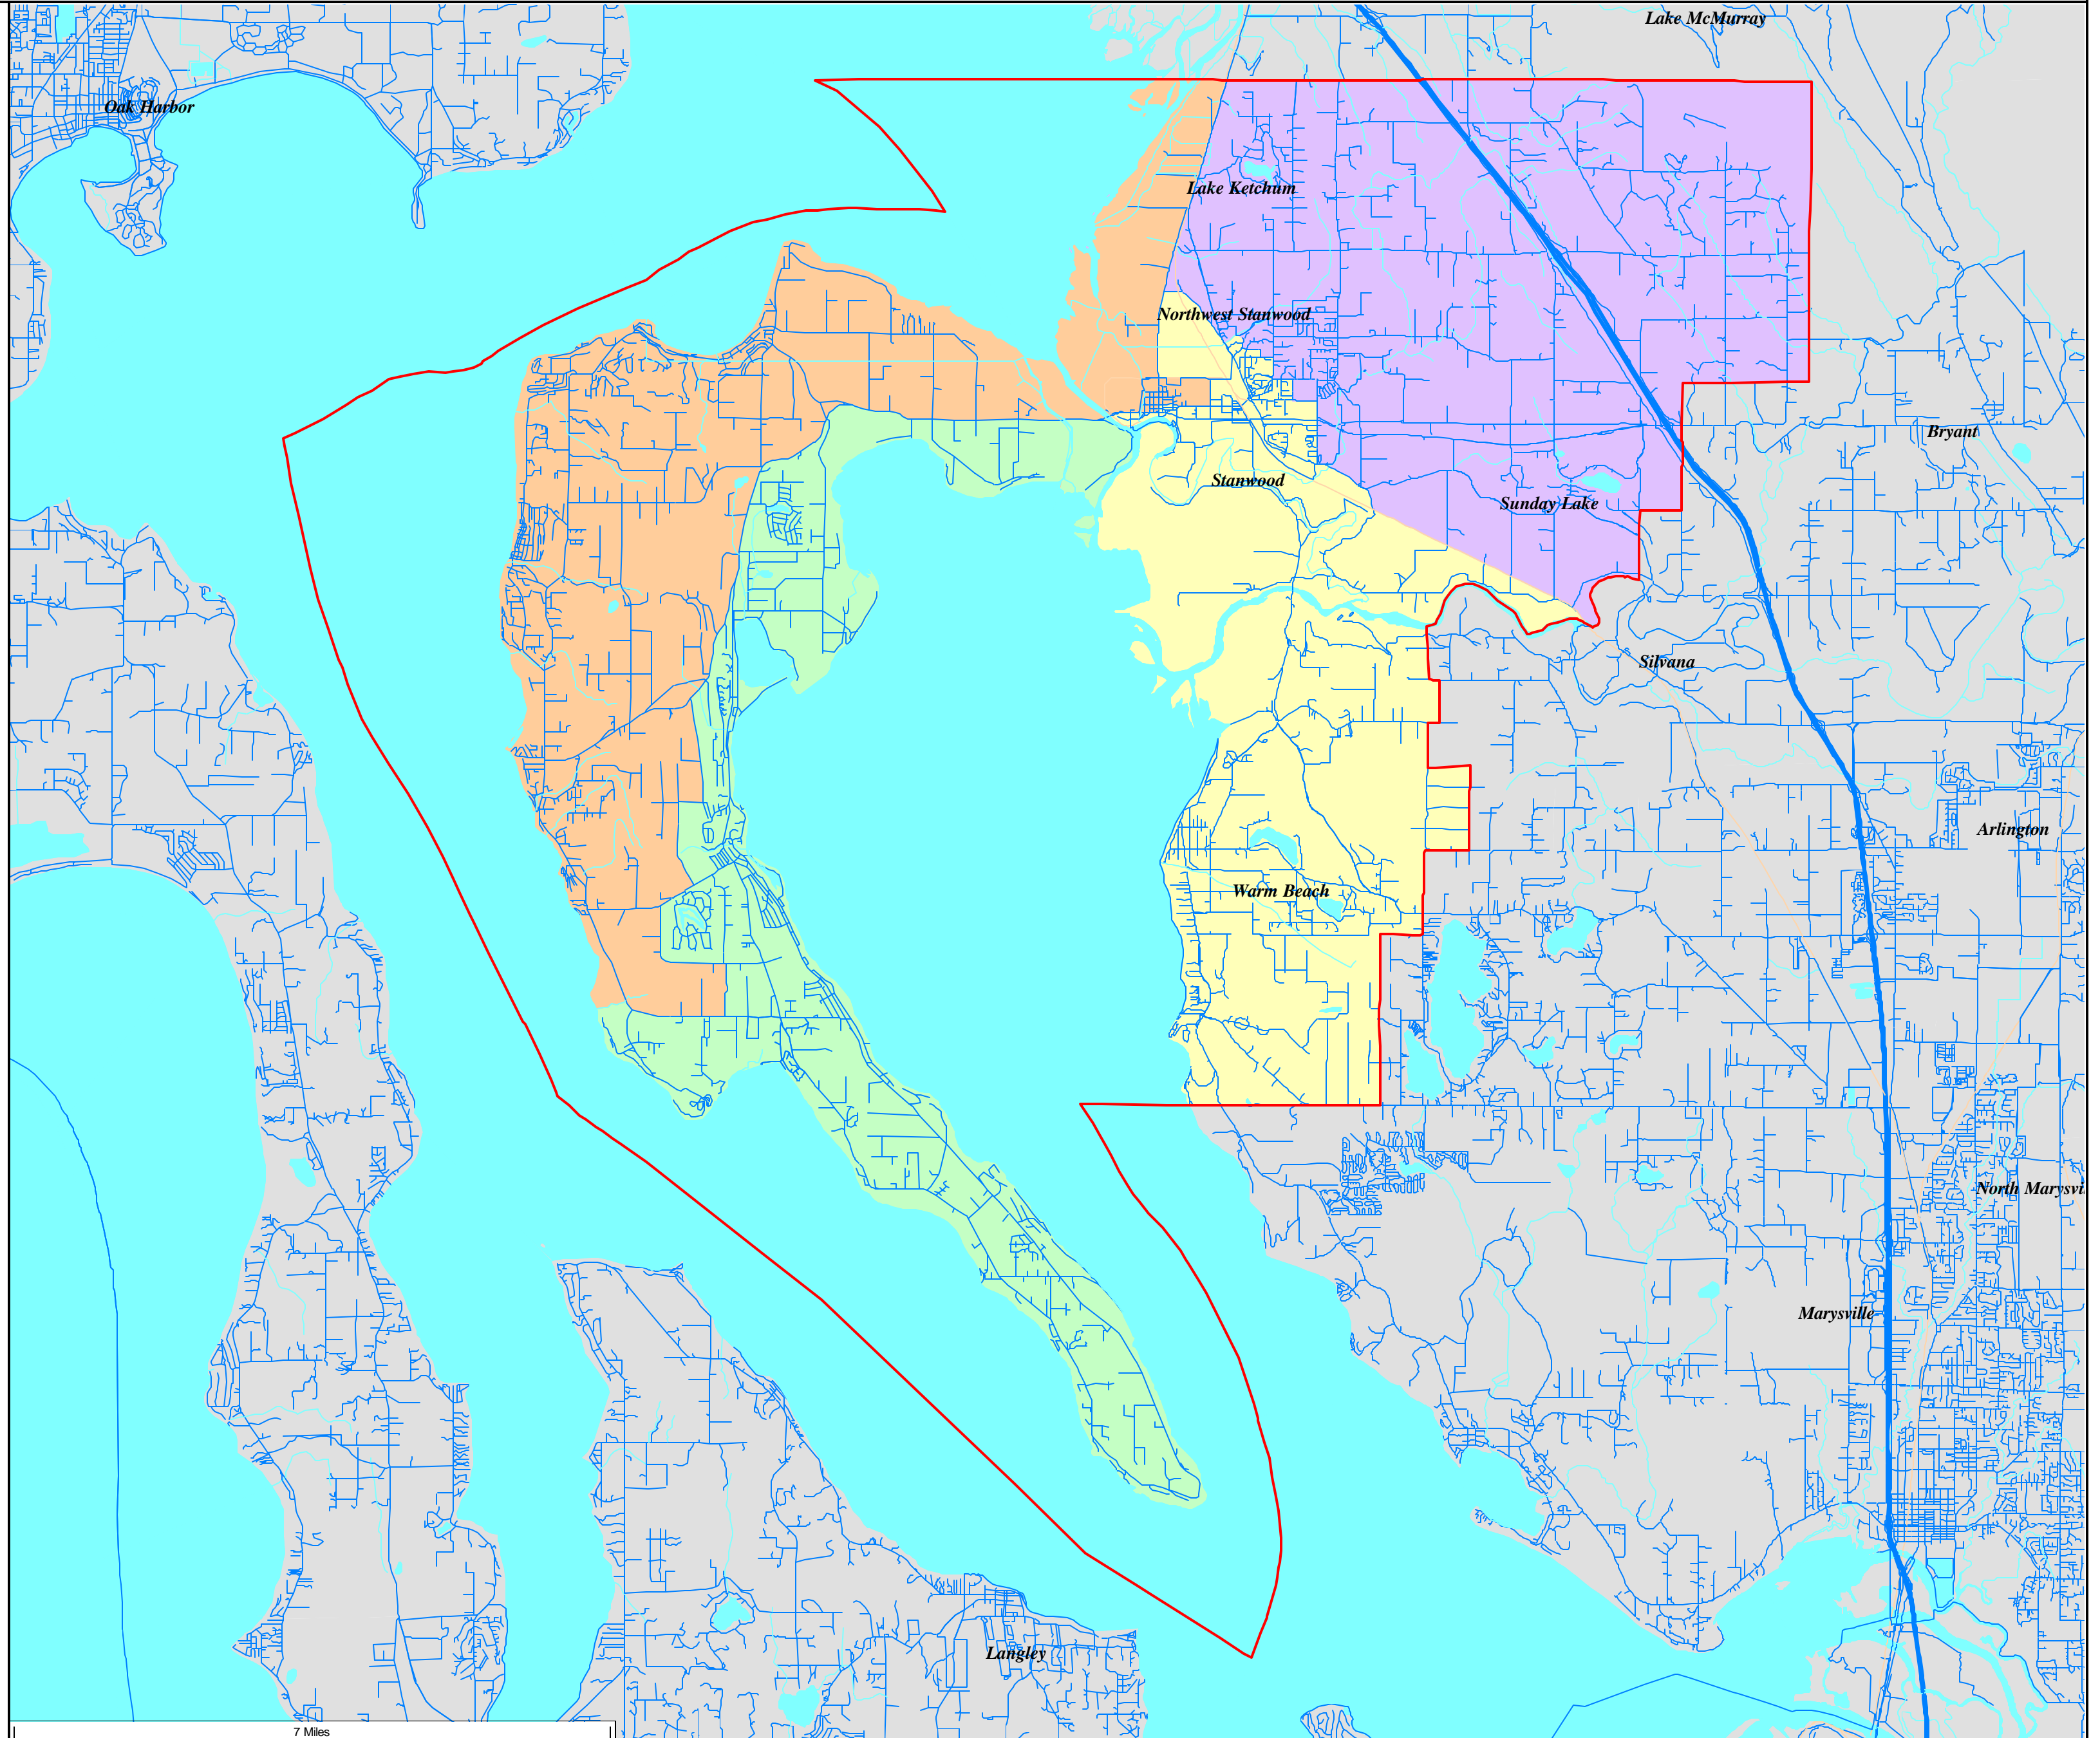

Stanwood-Camano School District

Current Board of Director Districts based on Census 2010 Geography

Current Board Districts as Approximated Using Census 2010 Geography

- 1st District
- 2nd District
- 3rd District
- 4th District

District Outline

Stanwood-Camano School District

Summary of Population by Race and Hispanic Origin

District Number	Total Population	Total Population by Race							Two or More Races	Hispanic Origin (of any race)
		Single Race								
		Total	White	Black African American	American Indian and Alaska Native	Asian	Native Hawaiian and Other Pacific Islander	Other Race	Total	
1st	8,202	7,967	7,563	60	76	100	23	145	235	413
2nd	8,229	8,017	7,740	35	46	92	22	82	212	257
3rd	8,260	8,077	7,711	33	84	134	16	99	183	279
4th	8,216	7,946	7,541	56	68	117	23	141	270	360
Totals.....	<u>32,907</u>	<u>32,007</u>	<u>30,555</u>	<u>184</u>	<u>274</u>	<u>443</u>	<u>84</u>	<u>467</u>	<u>900</u>	<u>1,309</u>

**Stanwood-Camano School District
District Summary Report**

Director District Number	Ideal Population	Total Population	Deviation from Ideal	% Deviation from Ideal	White Population	Hispanic Origin (of any race)	Non White & Mixed
1st	8,227	8,202	-25	-0.30	7,563	413	639
2nd	8,227	8,229	2	0.02	7,740	257	489
3rd	8,227	8,260	33	0.40	7,711	279	549
4th	8,227	8,216	-11	-0.13	7,541	360	675
Totals.....		<u>32,907</u>	<u>-1</u>		<u>30,555</u>	<u>1,309</u>	<u>2,352</u>